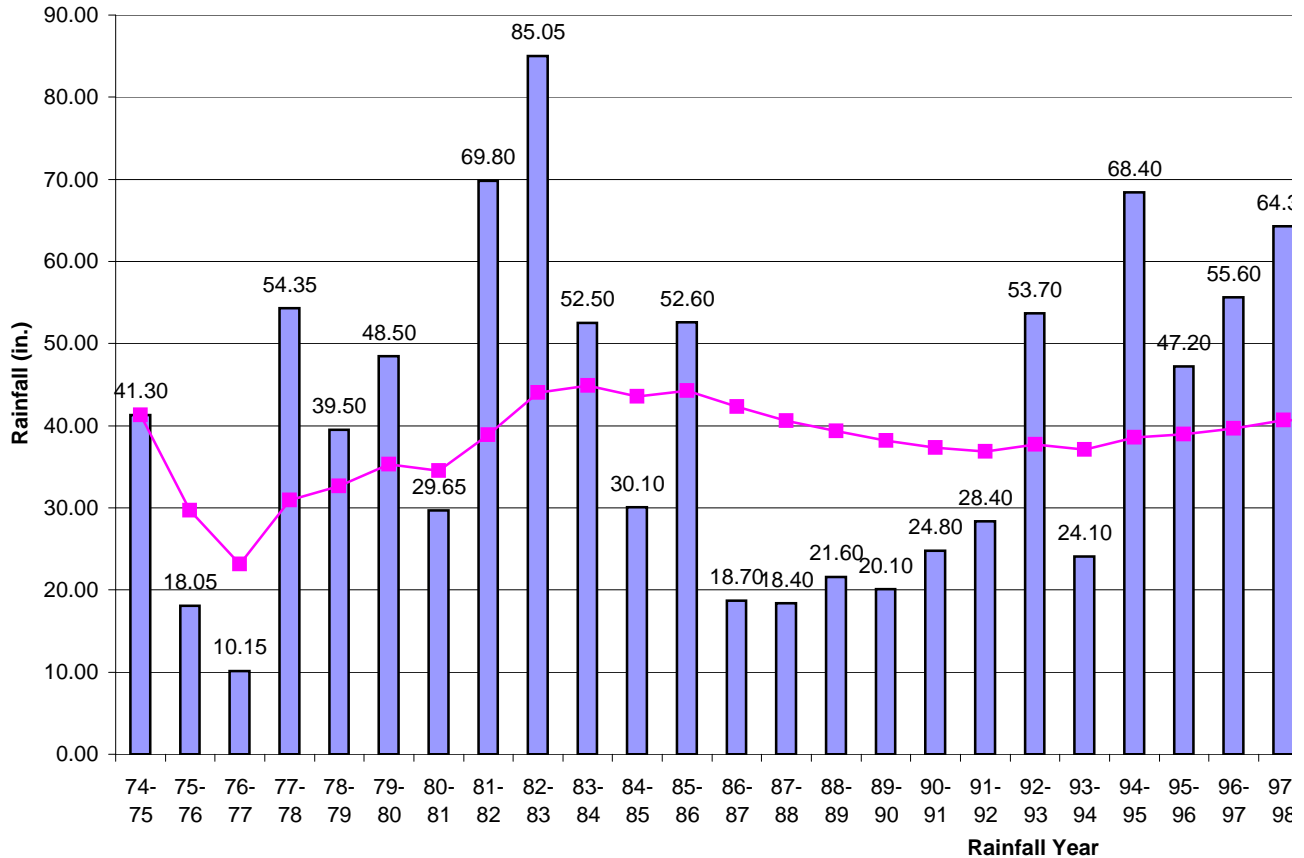

**El Rancho Loma Serena HOA, Mountain Ranch, CA**  
**Annual Rainfall Totals**  
**Rain Season is July 1 - June 30**